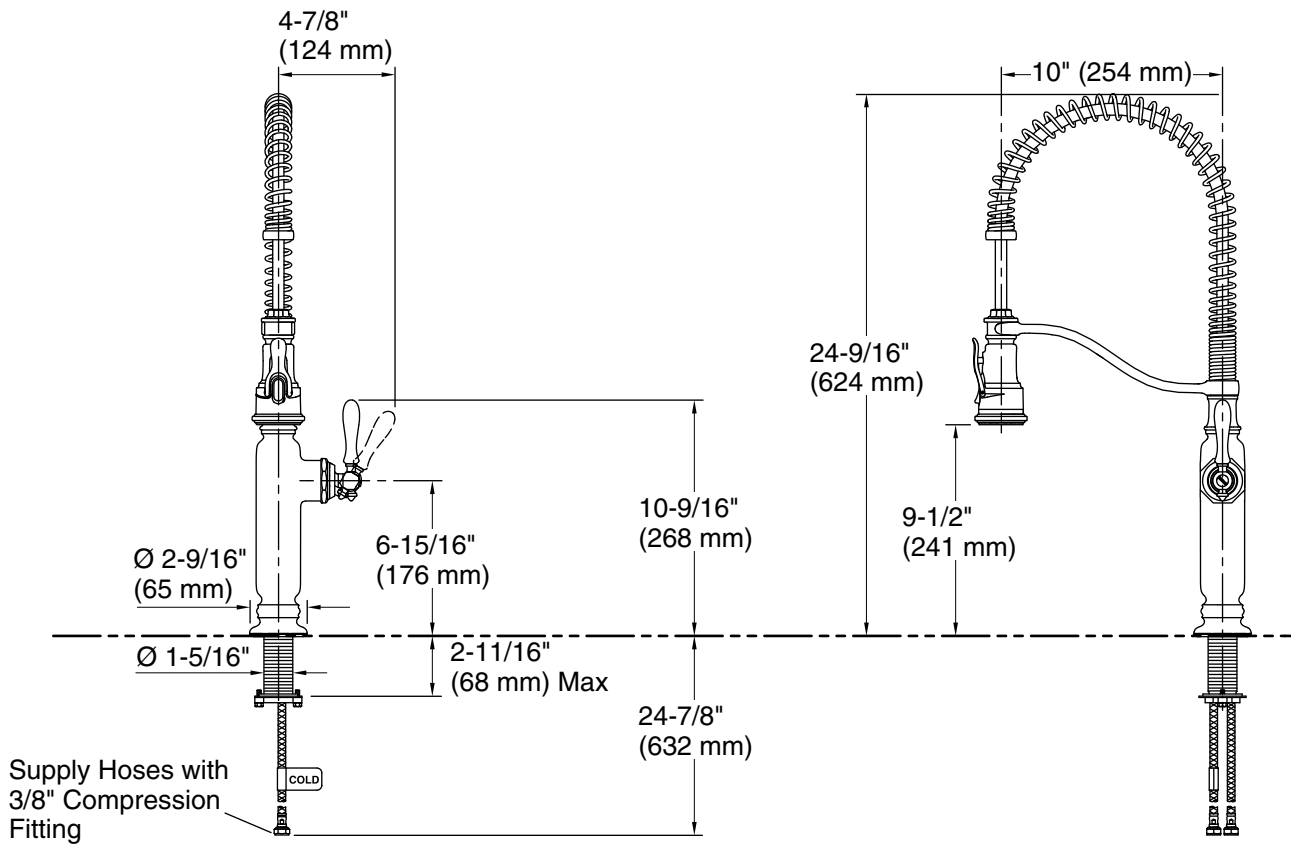

Technical Information

All product dimensions are nominal.

Valve body: Composite

Notes

Install this product according to the installation instructions.

ADA, CSA B651 compliant when installed to the specific requirements of these regulations.